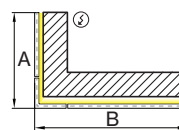

[link to page](#)

BASO
basolighting.com
xalusa.com

Technical data

	SIZE TYPE	LED COLOR TEMPERATURE	INPUT WATTS	DELIVERED LM TOTAL	LIGHT DISTRIBUTION	DELIVERED LM DIRECT	DELIVERED LM INDIRECT	OPTICAL EFFICIENCY	LUMINAIRE EFFICACY
BASO DIRECT									
e LED	4' linear	30K, 35K, 40K	16 W	1600 lm	100% down	400lm/ft	-	67%	103lm/W
	8' linear		32 W	3200 lm					
e ² LED	4' linear	30K, 35K, 40K	24 W	2400 lm	100% down	600lm/ft	-	67%	99lm/W
	8' linear		48 W	4800 lm					
e ²⁺ LED	4' linear	30K, 35K, 40K	36 W	3200 lm	100% down	800lm/ft	-	67%	93lm/W
	8' linear		72 W	6400 lm					

Patterns top view

LINEAR

A	FIXTURES	CODE
48"	1 × 4' linear	0 4 F T
96"	1 × 8' linear	0 8 F T
144"	3 × 4' linear	1 2 F T

L-SHAPE OUTER

A / B	FIXTURES	CODE
48" / 48"	2 × 2' linear + 1 × 2' × 2' corner	0 4 X 0 4 F T
48" / 96"	1 × 2' linear + 1 × 6' linear + 1 × 2' × 2' corner	0 4 X 0 8 F T
96" / 96"	2 × 6' linear + 1 × 2' × 2' corner	0 8 X 0 8 F T

L-SHAPE INNER

A / B	FIXTURES	CODE
48" / 48"	2 × 2' linear + 1 × 2' × 2' corner	0 4 X 0 4 F T
48" / 96"	1 × 2' linear + 1 × 6' linear + 1 × 2' × 2' corner	0 4 X 0 8 F T
96" / 96"	2 × 6' linear + 1 × 2' × 2' corner	0 8 X 0 8 F T