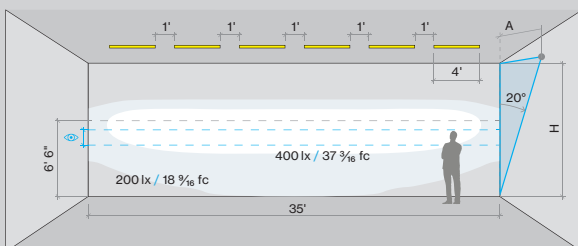

For customization, please contact customer service

BEAM DISTRIBUTION

Wall to ceiling ratio

Room height	H = 9 ft
Distance to wall	A = 3 ft
Reflection factor	0.7 0.5 0.2
Maintenance factor	0.8
Eye level	4 - 5 ft

[link to page](#)

BASO
basolighting.com
xalusa.com

Technical data

	SIZE TYPE	LED COLOR TEMPERATURE	INPUT WATTS	DELIVERED LM TOTAL	LIGHT DISTRIBUTION	DELIVERED LM DIRECT	DELIVERED LM INDIRECT	OPTICAL EFFICIENCY	LUMINAIRE EFFICACY
BASO DIRECT									
e LED	4' linear	30K, 35K, 40K	16 W	1600 lm	100% down	400lm/ft	-	67%	103lm/W
	8' linear		32 W	3200 lm					
e ² LED	4' linear	30K, 35K, 40K	24 W	2400 lm	100% down	600lm/ft	-	67%	99lm/W
	8' linear		48 W	4800 lm					
e ²⁺ LED	4' linear	30K, 35K, 40K	36 W	3200 lm	100% down	800lm/ft	-	67%	93lm/W
	8' linear		72 W	6400 lm					

Patterns top view

LINEAR

A	FIXTURES	CODE
48"	1 × 4' linear	0 4 F T
96"	1 × 8' linear	0 8 F T
144"	3 × 4' linear	1 2 F T

L-SHAPE OUTER

A / B	FIXTURES	CODE
48" / 48"	2 × 2' linear + 1 × 2' × 2' corner	0 4 X 0 4 F T
48" / 96"	1 × 2' linear + 1 × 6' linear + 1 × 2' × 2' corner	0 4 X 0 8 F T
96" / 96"	2 × 6' linear + 1 × 2' × 2' corner	0 8 X 0 8 F T