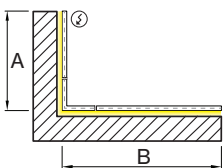

For customization, please contact customer service

BEAM DISTRIBUTION

Wall to ceiling ratio

Room height	H = 9 ft
Distance to wall	A = 3 ft
Reflection factor	0.7 0.5 0.2
Maintenance factor	0.8
Eye level	4 - 5 ft

[link to page](#)

BASO
basolighting.com
xalusa.com

Technical data

	SIZE TYPE	LED COLOR TEMPERATURE	INPUT WATTS	DELIVERED LM TOTAL	LIGHT DISTRIBUTION	DELIVERED LM DIRECT	DELIVERED LM INDIRECT	OPTICAL EFFICIENCY	LUMINAIRE EFFICACY
BASO DIRECT									
e LED	4' linear	30K, 35K, 40K	16 W	1600 lm	100% down	400lm/ft	-	67%	103lm/W
	8' linear		32 W	3200 lm					
e ² LED	4' linear	30K, 35K, 40K	24 W	2400 lm	100% down	600lm/ft	-	67%	99lm/W
	8' linear		48 W	4800 lm					
e ²⁺ LED	4' linear	30K, 35K, 40K	36 W	3200 lm	100% down	800lm/ft	-	67%	93lm/W
	8' linear		72 W	6400 lm					

Patterns top view

LINEAR

A	FIXTURES	CODE
48"	1 × 4' linear	0 4 F T
96"	1 × 8' linear	0 8 F T
144"	3 × 4' linear	1 2 F T

L-SHAPE OUTER

A / B	FIXTURES	CODE
48" / 48"	2 × 2' linear + 1 × 2' × 2' corner	0 4 X 0 4 F T
48" / 96"	1 × 2' linear + 1 × 6' linear + 1 × 2' × 2' corner	0 4 X 0 8 F T
96" / 96"	2 × 6' linear + 1 × 2' × 2' corner	0 8 X 0 8 F T

L-SHAPE INNER

A / B	FIXTURES	CODE
48" / 48"	2 × 2' linear + 1 × 2' × 2' corner	0 4 X 0 4 F T
48" / 96"	1 × 2' linear + 1 × 6' linear + 1 × 2' × 2' corner	0 4 X 0 8 F T
96" / 96"	2 × 6' linear + 1 × 2' × 2' corner	0 8 X 0 8 F T